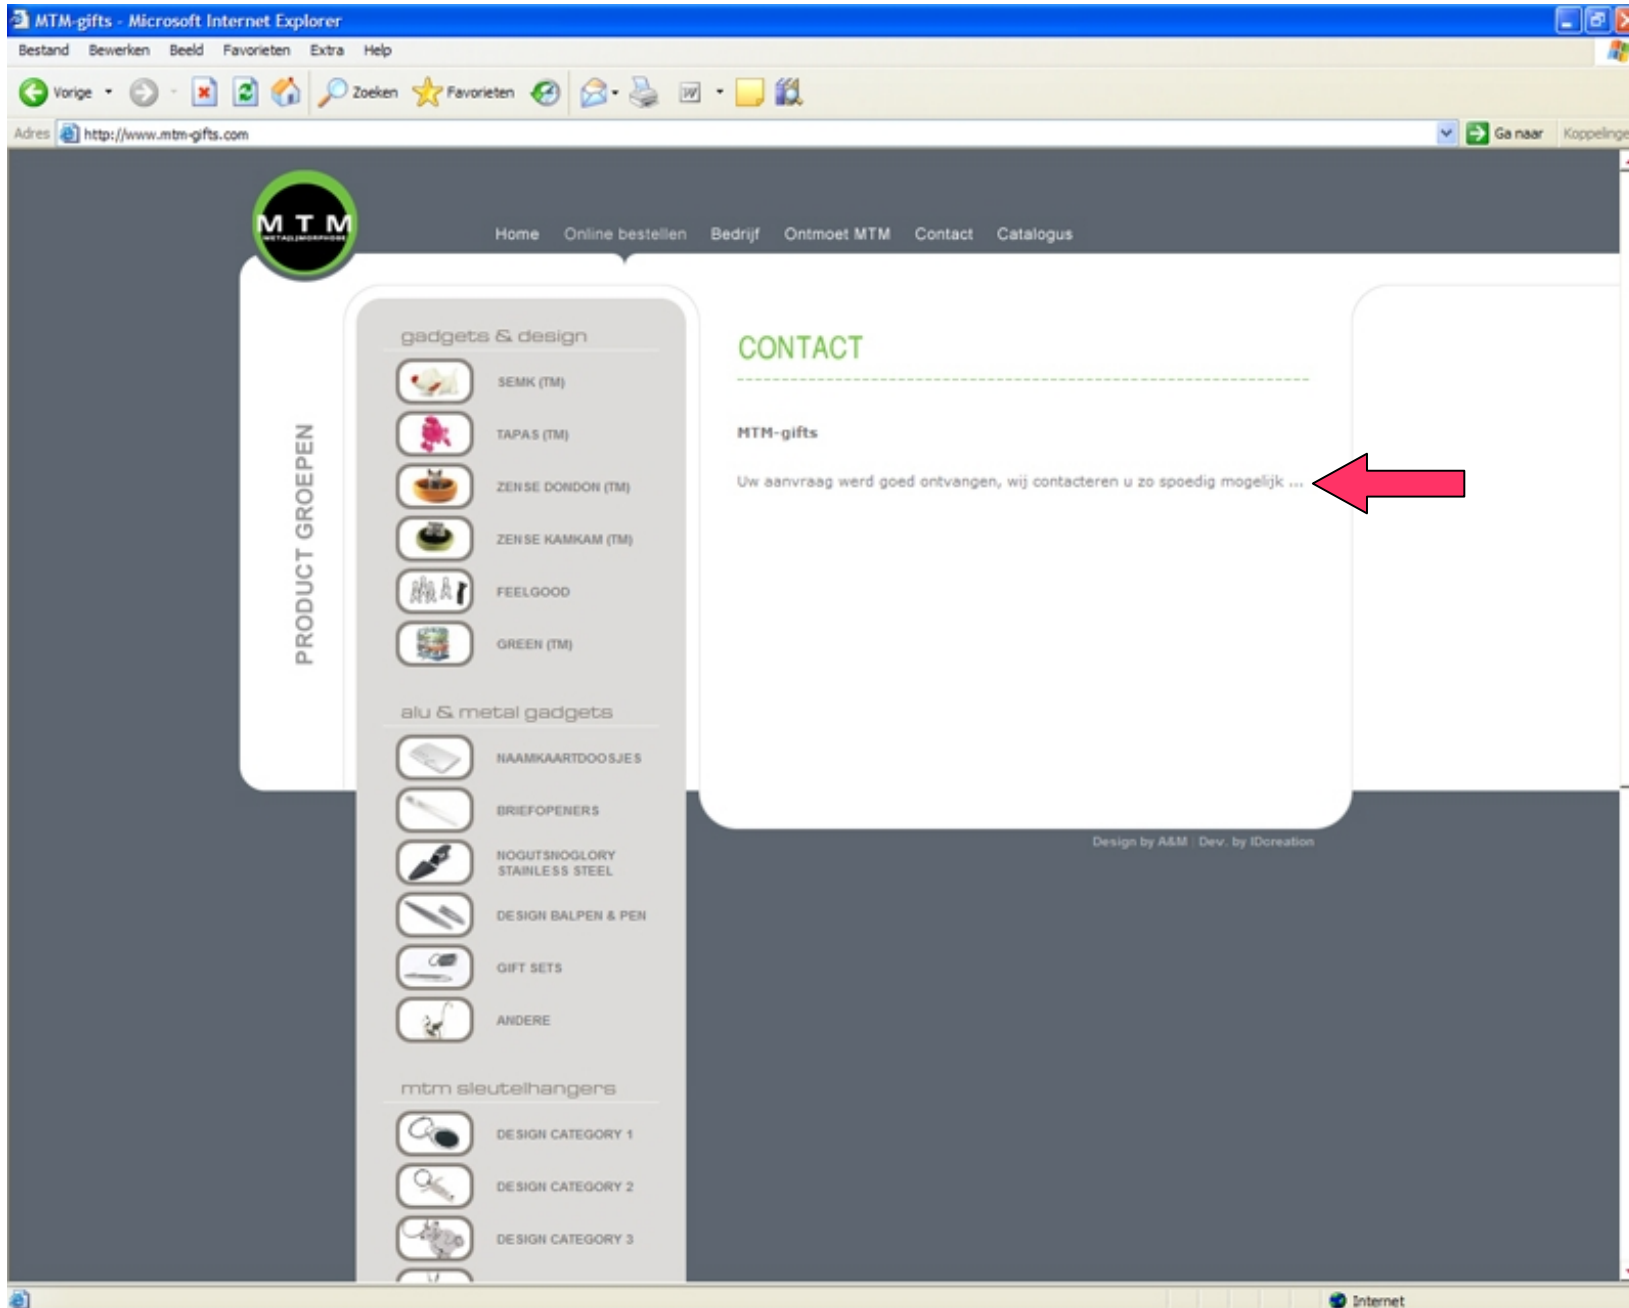

3. Aanvraag verzonden / Demande envoyée / Request sent

Uw aanvraag werd verstuurd
Votre demande à été envoyée
Your request has been sent